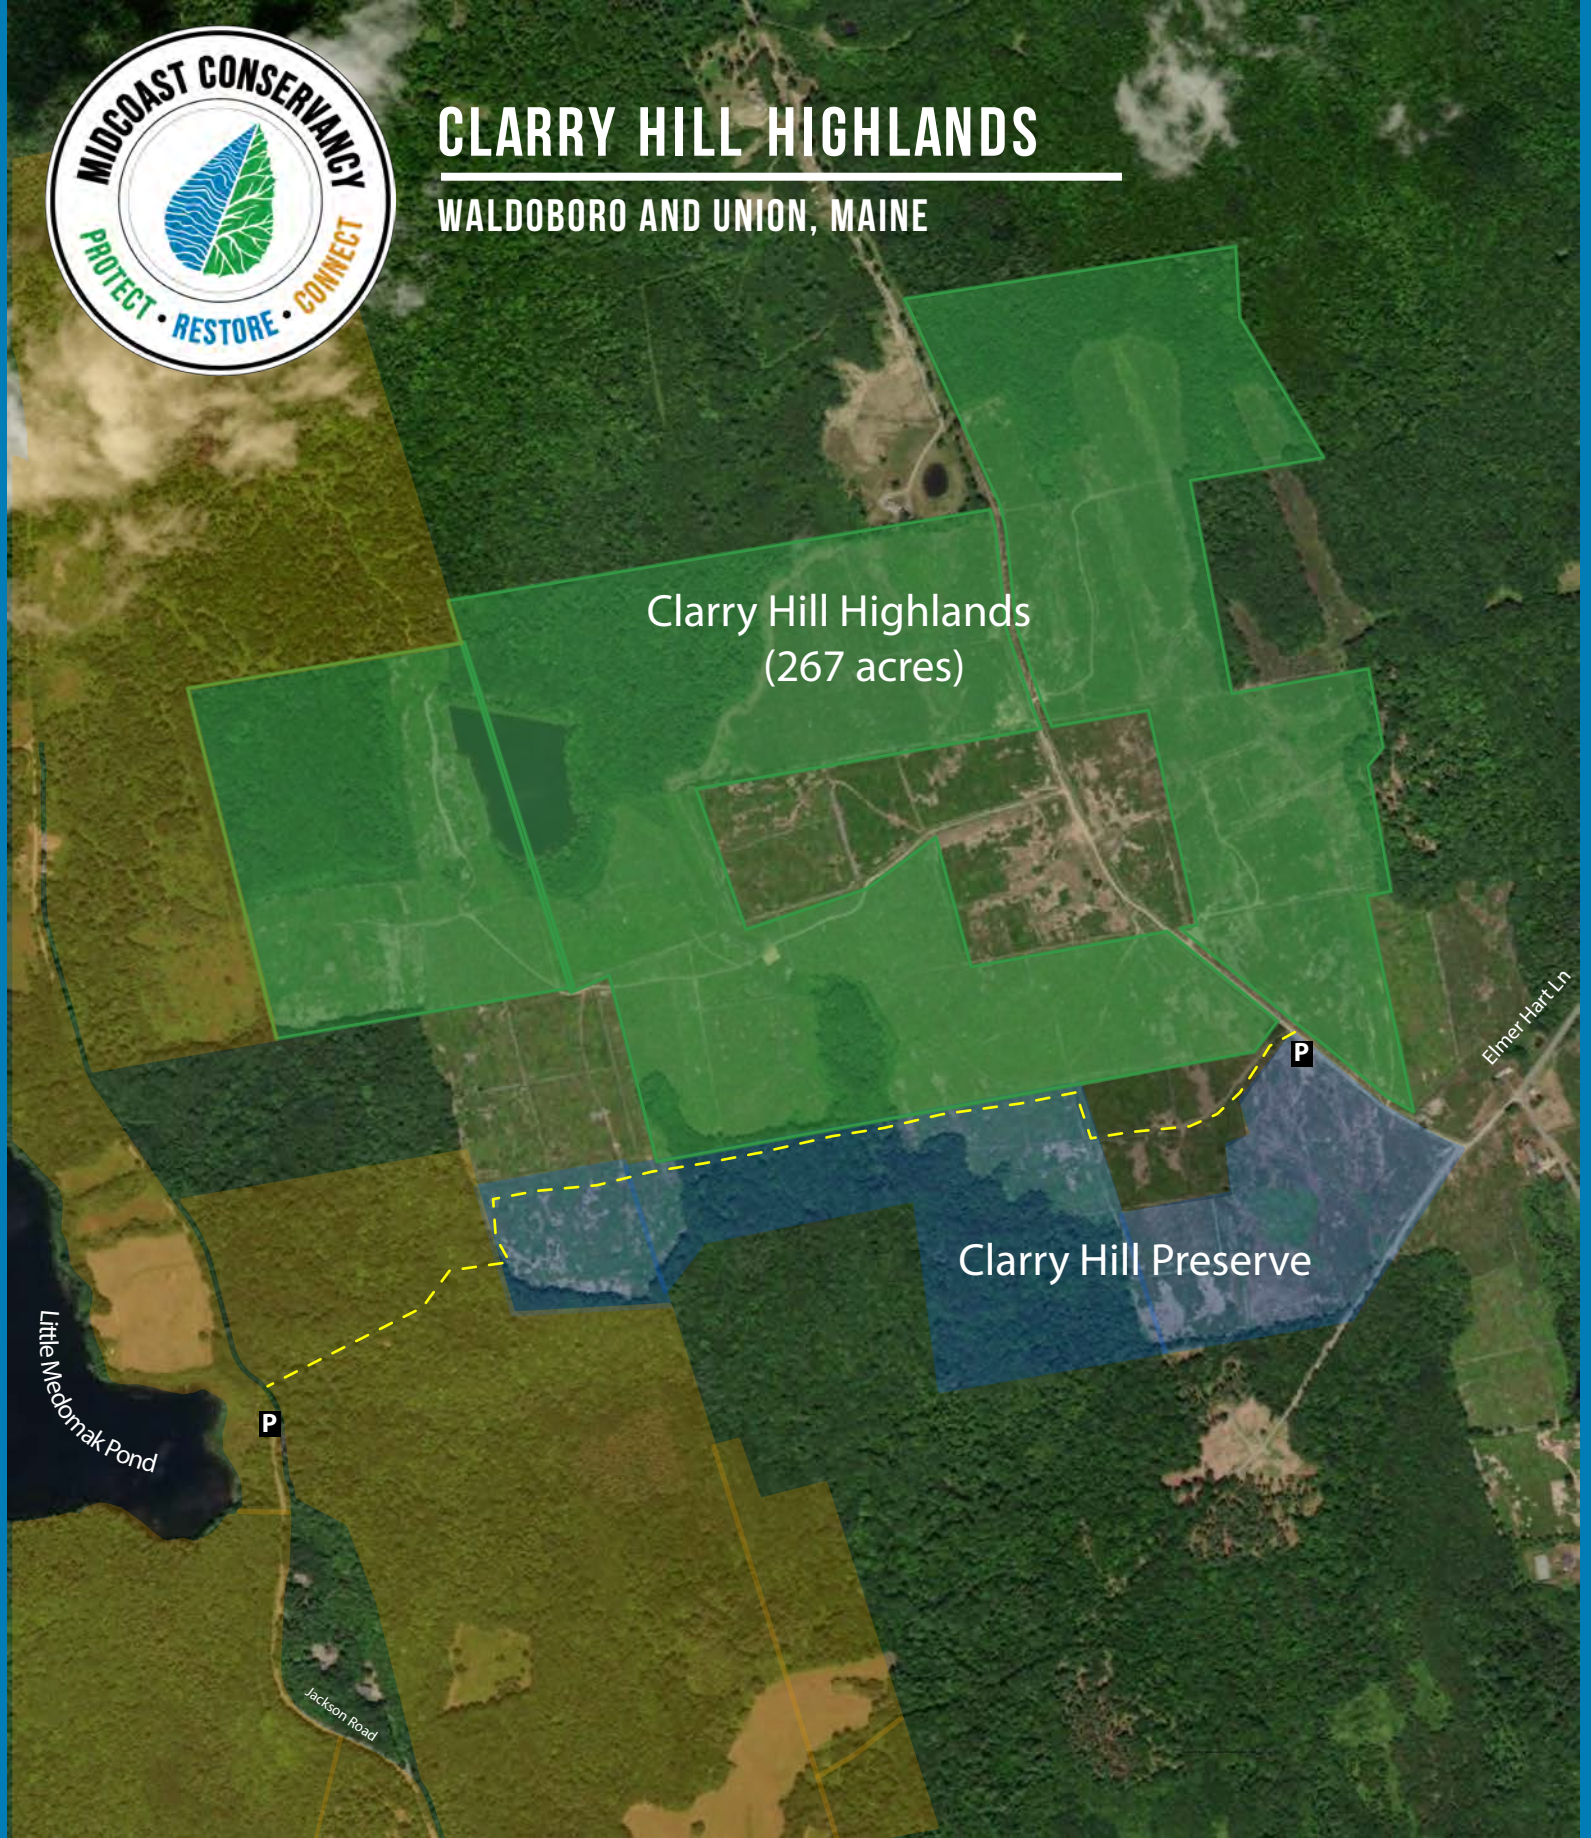

CLARRY HILL HIGHLANDS

WALDOBORO AND UNION, MAINE

Clarry Hill Highlands
(267 acres)

Clarry Hill Preserve

0 500 1,000 2,000 Feet

Center: 69°19'36"W 44°11'41"N

-  Proposed Clarry Hill Highlands
-  Existing Trail
-  MC Fee Preserves
-  Conservation Easements